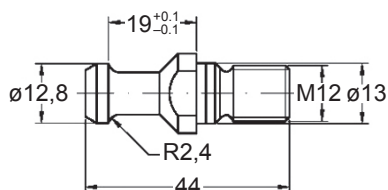

Tirante tipo CMS PS.WD30-CMS

CMS type PS.WD30-CMS