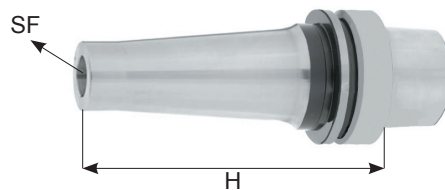

# MANDRINI ATTACCO HSK FORMA - A / C / E / F

TOOLHOLDERS HKS FORM - A / C / E / F

**MANDRINI A CALETTAMENTO**  
SHRINK FIT HOLDERS

**9E-7**

**Mandrini a calettamento**

Shrink Fit holders

**HSK-E / 50 / 63**

| CODICE           | FAM  | SF   | FORMA   | H       | EUR |  |
|------------------|------|------|---------|---------|-----|--|
| HSK50E.H80.SF3   | 1    | SF3  | HSK50-E | 80      |     |  |
| HSK50E.H80.SF4   |      | SF4  |         | 80      |     |  |
| HSK50E.H80.SF5   |      | SF5  |         | 80      |     |  |
| HSK50E.H80.SF6   |      | SF6  |         | 80      |     |  |
| HSK50E.H80.SF8   |      | SF8  |         | 80      |     |  |
| HSK50E.H85.SF10  |      | SF10 |         | 85      |     |  |
| HSK50E.H90.SF12  |      | SF12 |         | 90      |     |  |
| HSK50E.H90.SF14  |      | SF14 |         | 90      |     |  |
| HSK50E.H95.SF16  |      | SF16 |         | 95      |     |  |
| HSK50E.H95.SF18  |      | SF18 |         | 95      |     |  |
| HSK50E.H100.SF20 |      | SF20 | 100     |         |     |  |
| HSK63E.H80.SF3   |      | 1    | SF3     | HSK63-E | 80  |  |
| HSK63E.H80.SF4   |      |      | SF4     |         | 80  |  |
| HSK63E.H80.SF5   |      |      | SF5     |         | 80  |  |
| HSK63E.H80.SF6   |      |      | SF6     |         | 80  |  |
| HSK63E.H80.SF8   |      |      | SF8     |         | 80  |  |
| HSK63E.H85.SF10  |      |      | SF10    |         | 85  |  |
| HSK63E.H90.SF12  |      |      | SF12    |         | 90  |  |
| HSK63E.H90.SF14  |      |      | SF14    |         | 90  |  |
| HSK63E.H95.SF16  |      |      | SF16    |         | 95  |  |
| HSK63E.H95.SF18  | SF18 |      | 95      |         |     |  |
| HSK63E.H100.SF20 | SF20 |      | 100     |         |     |  |
| HSK63E.H115.SF25 | SF25 |      | 115     |         |     |  |
| HSK63E.H120.SF32 | SF32 | 120  |         |         |     |  |