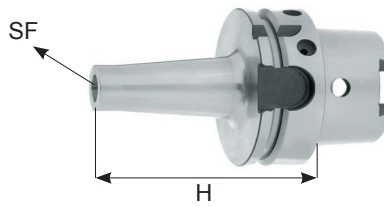

**MANDRINI ATTACCO HSK
FORMA - A / C / E / F**

TOOLHOLDERS
HKS FORM - A / C / E / F

9A-15

MANDRINI ATTACCO HSK FORMA - A / C / E / F

TOOLHOLDERS HKS FORM - A / C / E / F

MANDRINI A CALETTAMENTO
SHRINK FIT HOLDERS

9A-15

Mandrini a calettamento
 Shrink Fit holders

HSK-A / 50 / 63

CODICE	FAM	SF	RPM	H	EUR
HSK50A.H80.SF3	5	SF3	24.000	80	
HSK50A.H80.SF4		SF4		80	
HSK50A.H80.SF5		SF5		80	
HSK50A.H80.SF6		SF6		80	
HSK50A.H80.SF8		SF8		80	
HSK50A.H85.SF10		SF10		85	
HSK50A.H90.SF12		SF12		90	
HSK50A.H90.SF14		SF14		90	
HSK50A.H95.SF16		SF16		95	
HSK50A.H95.SF18		SF18		95	
HSK50A.H100.SF20		SF20		100	
HSK63A.H80.SF3		SF3		80	
HSK63A.H80.SF4		SF4		80	
HSK63A.H80.SF5		SF5		80	
HSK63A.H80.SF6		SF6		80	
HSK63A.H120.SF6		SF6		120	
HSK63A.H160.SF6		SF6	160		
HSK63A.H80.SF8		SF8	80		
HSK63A.H120.SF8		SF8	120		
HSK63A.H160.SF8		SF8	160		
HSK63A.H85.SF10		SF10	85		
HSK63A.H120.SF10		SF10	120		
HSK63A.H160.SF10		SF10	165		
HSK63A.H90.SF12		SF12	90		
HSK63A.H120.SF12		SF12	120		
HSK63A.H160.SF12		SF12	160		
HSK63A.H90.SF14		SF14	90		
HSK63A.H95.SF16		SF16	95		
HSK63A.H120.SF16		SF16	120		
HSK63A.H160.SF16		SF16	160		
HSK63A.H95.SF18		SF18	95		
HSK63A.H100.SF20		SF20	100		
HSK63A.H120.SF20	SF20	120			
HSK63A.H160.SF20	SF20	160			
HSK63A.H115.SF25	SF25	115			
HSK63A.H160.SF25	SF25	160			
HSK63A.H120.SF32	SF32	120			
HSK63A.H160.SF32	SF32	160			