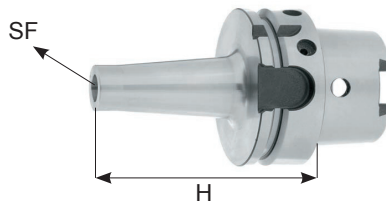

Mandrini a calettamento
Shrink Fit holders

HSK-A / 100

CODICE	FAM	SF	RPM	H	EUR
HSK100A.H85.SF6	5	SF6	12.000	85	
HSK100A.H160.SF6				160	
HSK100A.H85.SF8		SF8		85	
HSK100A.H160.SF8				160	
HSK100A.H90.SF10		SF10		90	
HSK100A.H160.SF10				160	
HSK100A.H95.SF12		SF12		95	
HSK100A.H160.SF12				160	
HSK100A.H95.SF14		SF14		95	
HSK100A.H160.SF14				160	
HSK100A.H100.SF16		SF16		100	
HSK100A.H160.SF16				160	
HSK100A.H100.SF18		SF18		100	
HSK100A.H160.SF18				160	
HSK100A.H105.SF20		SF20		105	
HSK100A.H160.SF20				160	
HSK100A.H120.SF25		SF25		120	
HSK100A.H160.SF25				160	
HSK100A.H120.SF32		SF32		120	
HSK100A.H160.SF32				160	

DISPONIBILI CALETTAMENTO TERMICO SLIM, CONTATTA IL COMMERCIALE PER MAGGIORI DETTAGLI.
AVAILABLE SHRINK FIT HOLRERS SLIM, CALL YOUR DEALER FOR MORE DETAILS.